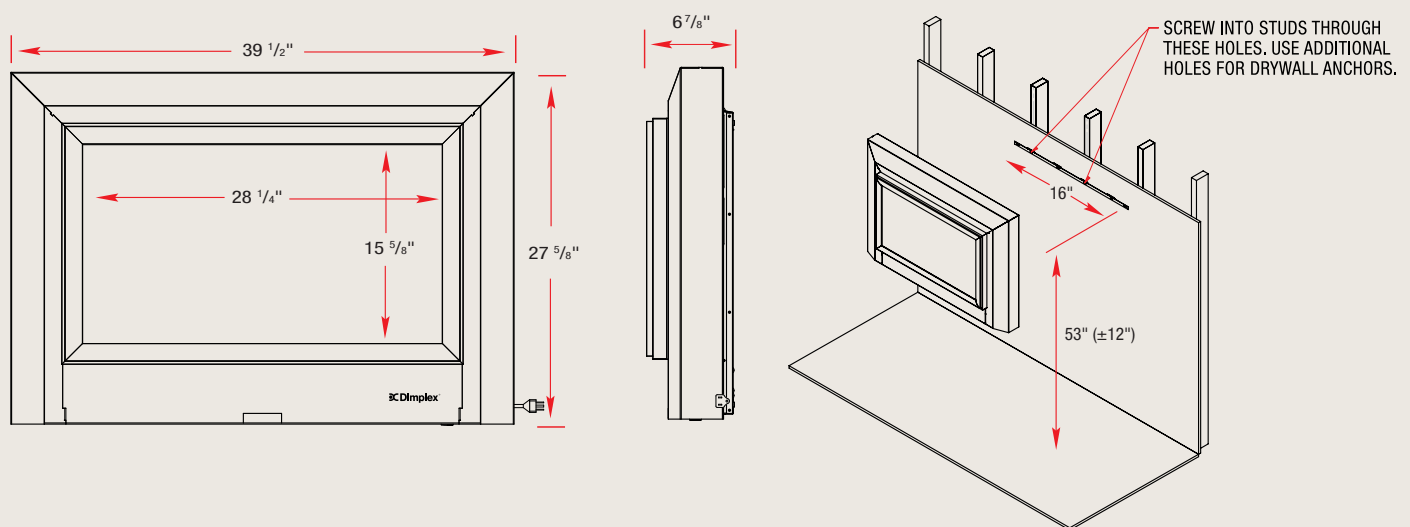

Product Description

- Low-profile, wall-mount design is ideal for any room.
- Similar aspect ratio to flat panel televisions.
- Incredibly lifelike, patented flame technology.
- Glass stays cool to the touch.
- Provides supplemental heat for up to 400 square feet.
- 120-volt plug-in installation.
- Includes on/off remote control.
- Dimensions 39 1/2" W x 27 5/8" H x 6 7/8" D

Specifications

Model	Description	Weight (lb/kg)
EWF-SS	Matte silver finish with brushed aluminum trim.	60 / 27.2

Dimensions

Protected by one or more of the following patents: U.S. Patents: 6,050,011, 6,269,567, 6,190,019, 6,564,485, 5,642,580, 6,615,519, 6,363,636, 6,047,489, 6,718,665, 6,350,498, 6,162,047, 6,385,881, 7,134,229, D514,677, 7,162,820, 7,194,830. Canadian Patents: 2,175,442, 2,310,367, 2,310,073, 2,204,106, 2,310,362, 2,310,414, 2,262,338, 2,321,716, 2,299,927, 105175. Other patents pending. Specifications, finishes and dimensions are subject to change and should be taken as a guide only.