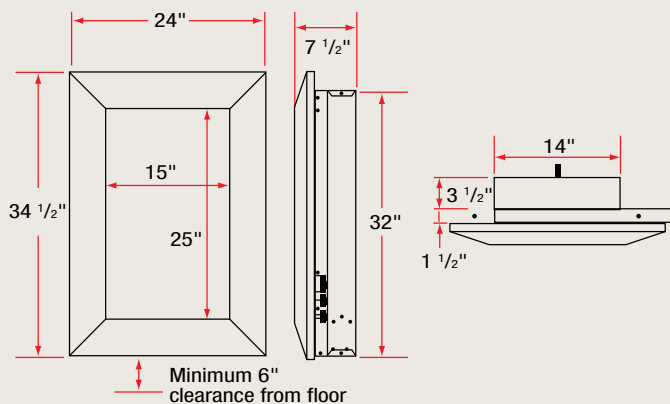

Product Description

- Recessed or surface mount (120V) design is ideal for any room.
- Beveled and rectangular trim profiles, available in black and gun metal grey.
- Removable 120V plug kit for hard-wire applications.
- Designed to recess between 16" O.C. 2" x 4" studs for a low-profile look.
- 1,200 watt thermostat-controlled heater.
- Includes decorative layered sand molds; can be customized with your choice of decorative fill.
- Enjoy the flame with or without the heat for year-round comfort.
- Includes on/off remote control.

Specifications

Model	Description	Weight (lb/kg)
V1525BT-BLK	Beveled trim profile, black.	47 / 21
V1525BT-GM	Beveled trim profile, gun metal grey.	47 / 21
V1525RT-BLK	Rectangular trim profile, black.	51 / 23
V1525RT-GM	Rectangular trim profile, gun metal grey.	51 / 23

Top: Beveled trim profile, black (V1525BT-BLK).
 Insets: Rectangular trim profile, black (V1525RT-BLK), Rectangular trim profile, gun metal grey (V1525RT-GM), Beveled trim profile, gun metal grey (V1525BT-GM)

Dimensions

Beveled Trim Profile (V1525BT)

Rectangular Trim Profile (V1525RT)