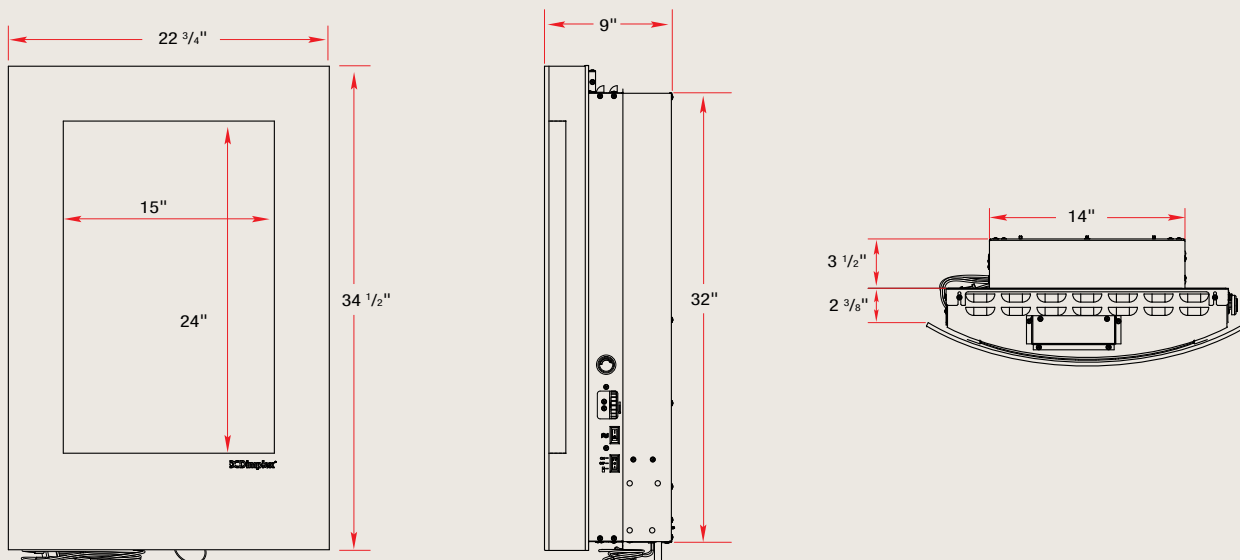

**Product Description**

- Recessed or surface mount design complements any room.
- Includes black pebble flame bed – can be customized with your choice of decorative fill.
- Convex-shaped, tempered glass for a contemporary and seamless look.
- Adjustable interior light control.
- Designed to recess between 16" O.C. 2" x 4" studs for a low-profile look.
- 1,200 watt thermostat-controlled heater.
- Flame operates with or without heat for year round comfort.
- 120V operation with removable plug kit for hard-wire applications.
- Includes on/off remote control.
- Dimensions 22 3/4" W x 34 1/2" H x 9" D

**Specifications**

Model	Description	Weight (lb/kg)
VCX1525	Convex profile, black.	50 / 22.7

**Dimensions**

Protected by one or more of the following patents: U.S. Patents: 6,050,011, 6,269,567, 6,190,019, 6,564,485, 5,642,580, 6,615,519, 6,363,636, 6,047,489, 6,718,665, 6,350,498, 6,162,047, 6,385,881, 7,134,229, D514,677, 7,162,820, 7,194,830, 7,457,533, 7,373,743. Canadian Patents: 2,175,442, 2,310,367, 2,310,073, 2,204,106, 2,310,362, 2,310,414, 2,262,338, 2,321,716, 2,299,927, 105175, 2,357,182, 2,379,252. Other patents pending.