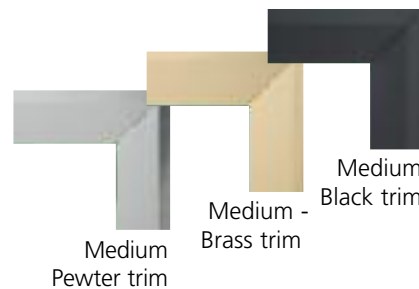

Medium Pewter trim   Medium - Brass trim   Medium Black trim