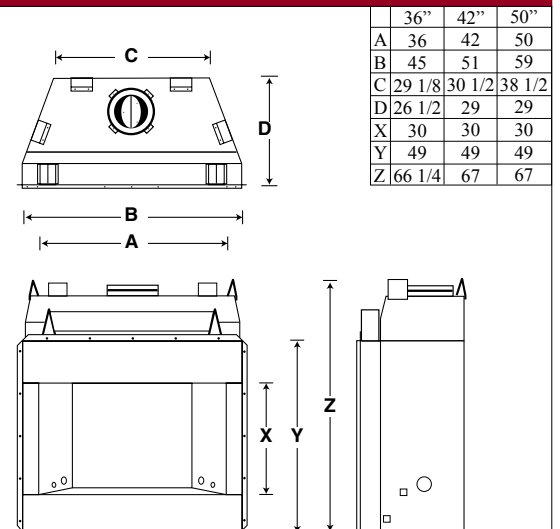

Dimensions

Printed in U.S.A.

Product design, features and specifications are subject to change at any time. Refer to current product instructions prior to installation.