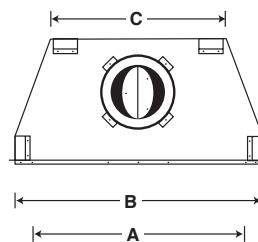

- 36" and 42" Opening Widths
- Stacked or Herringbone Brick Pattern Refractory Brick Lined Interiors available in natural white or warm red
- All Models use 8" Venting

Tuscan models install straight and secure every time thanks to full-length nailing flanges, and drywall stops. They also feature our hidden side screen pockets.

Dimensions

	36"	42"
A	35	42
B	41	48
C	29	36 1/16
D	21	23 1/16
X	21	24
Y	37	41
Z	41 1/4	45 1/4

All specifications for reference only. Not for installation.