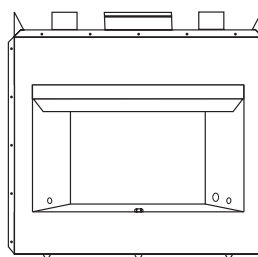

- 36" and 42" Opening Widths
- Stacked or Herringbone Brick Pattern Refractory Brick Lined Interiors available in natural white or warm red
- All Models use 8" Venting

Tuscan models install straight and secure every time thanks to full-length nailing flanges, and drywall stops. They also feature our hidden side screen pockets.

Dimensions

	36"	42"
A	35	42
B	41	48
C	29	36 1/16
D	21	23 1/16
X	21	24
Y	37	41
Z	41 1/4	45 1/4

All specifications for reference only. Not for installation.